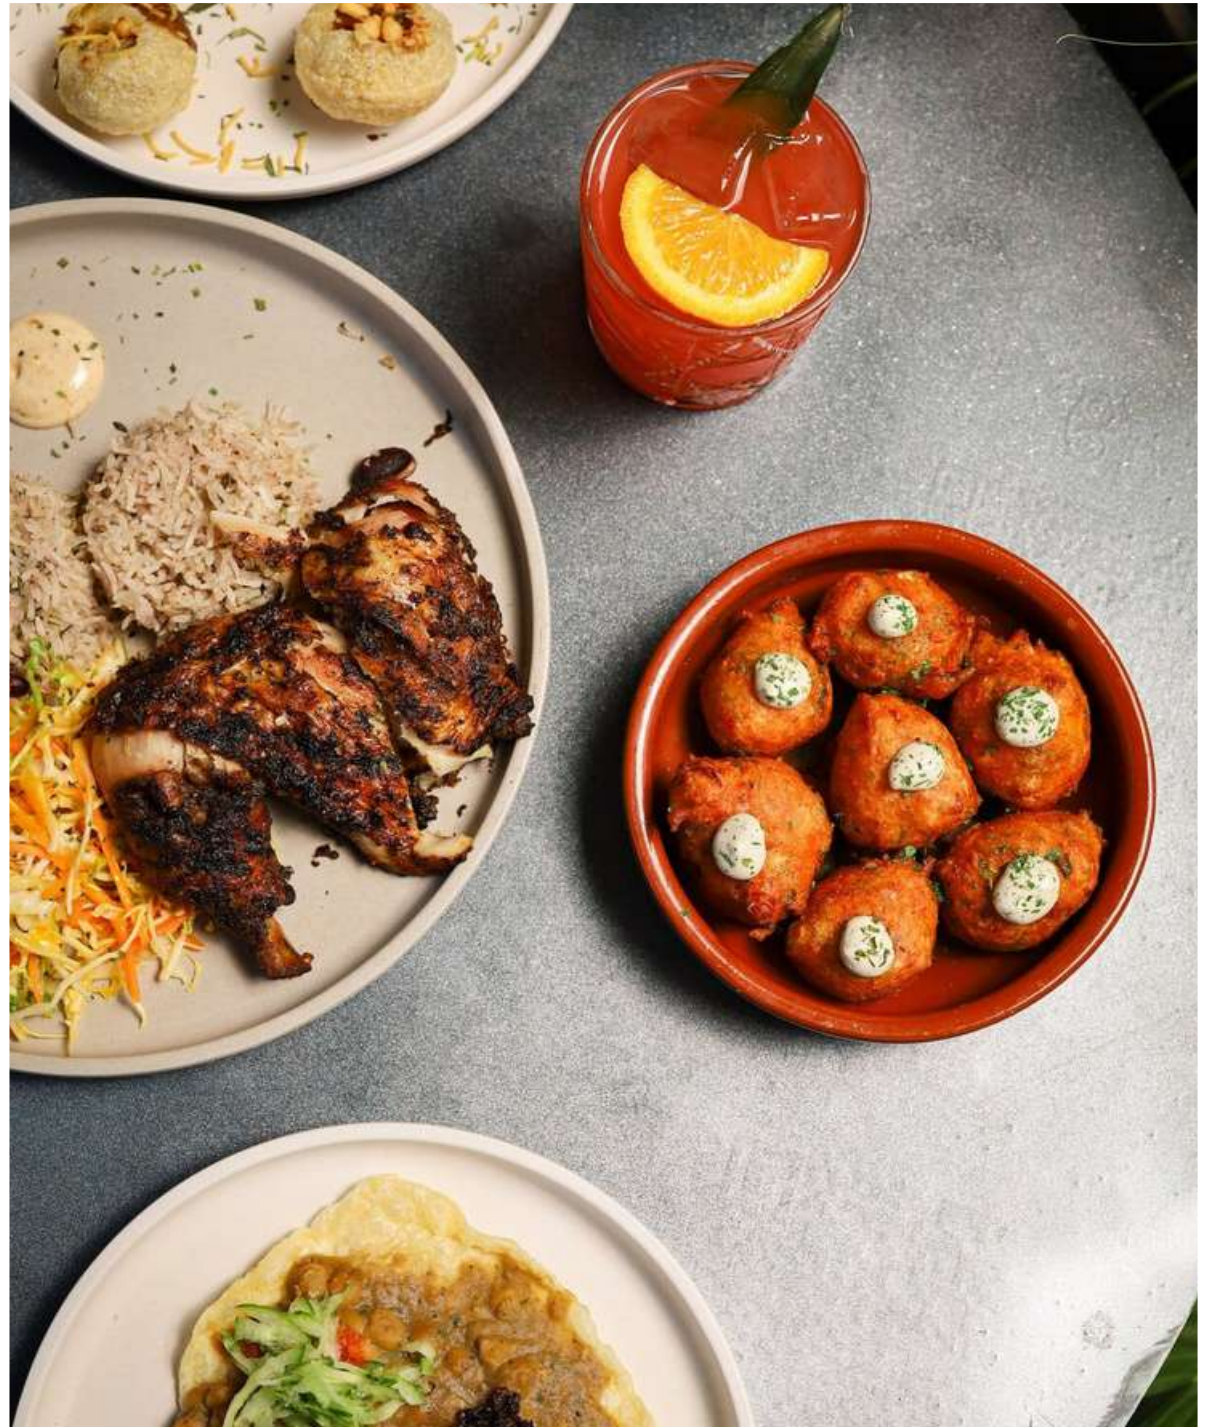

20

30

40 m² /
431 ft²

FOOD AND DRINK

Our party packages bring you the best of the Caribbean with the food and drinks menu from Chef Sham, who grew up in Trinidad and Tobago.

Select your summer party package from the two options, or speak to us about your bespoke requirements. Both our packages include service and the venue hire