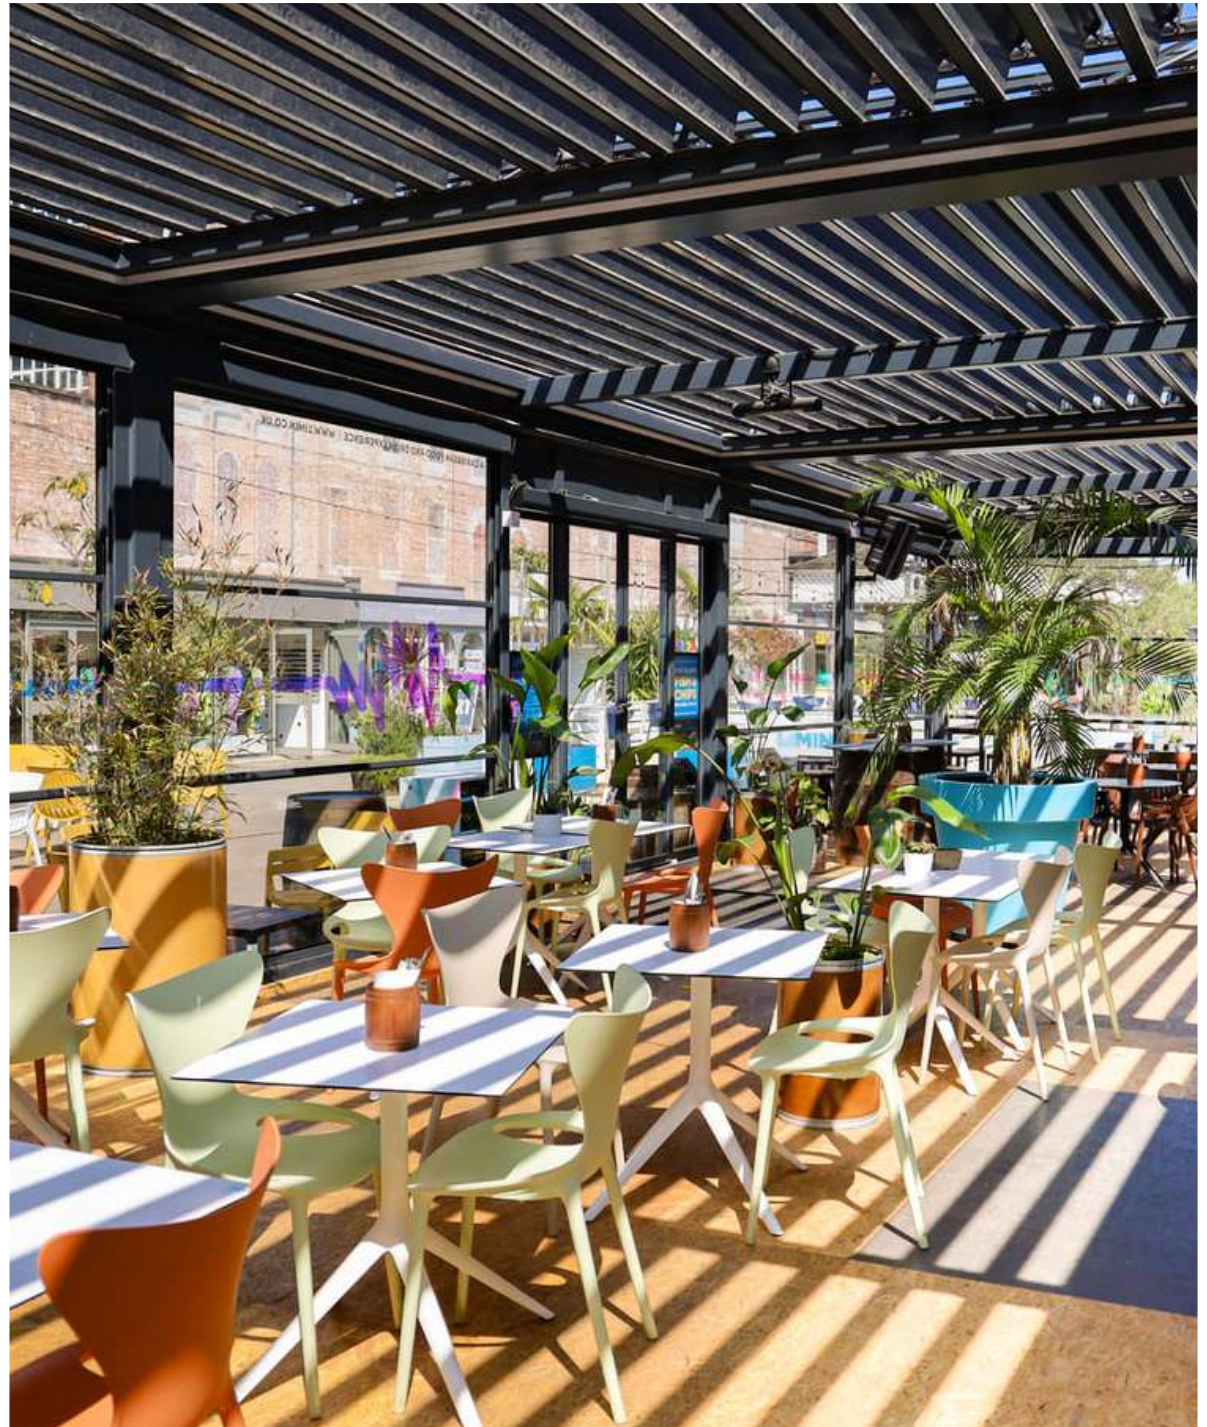

Our versatile event spaces can accommodate any vision, from intimate team-building events to full venue hire for up to 250 guests.

The flexible indoor and outdoor areas and our private, sun-kissed, sandy beach are a perfect backdrop for unique and Instagram-worthy summer events.